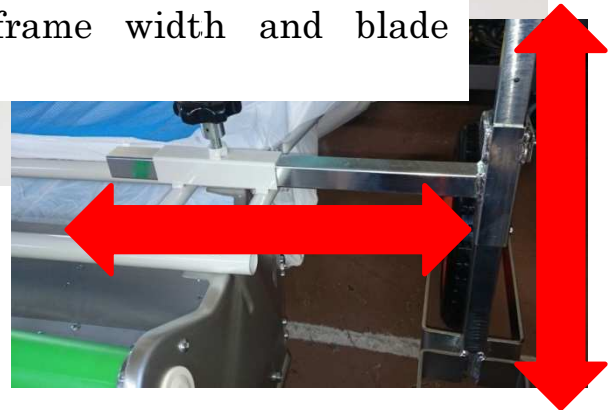

Wheel harvester VPS1210A -4W

Adjustable frame width and blade height

Specifications

Length (mm)	1400
Width (mm)	1720 (when 1320 gauge)
Height (mm)	915 (when 220 cutting height)
Weight (kg)	37
Cutting width (mm)	1130
Cutting height (mm)	220-550
Wheel width (mm)	1320-1510