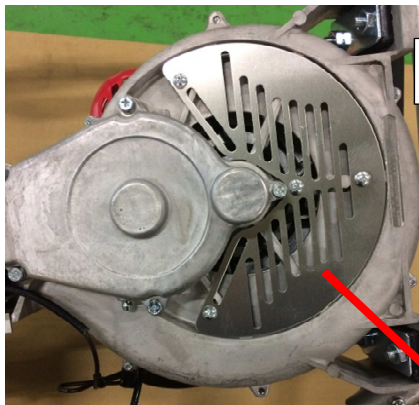

TWO MEN PRUNING MACHINE R8GA1

175mm powerful turbo fan

High power 41.5cc petrol engine

40mm pitch high durability blades

Specification (could be changed without notice)

Model	R8GA1
Size	1200
Blade curb	Horizontal
Blade length	1160mm
Weight	14.1kg
Engine	Air cooling 2 cycle 41.5cc